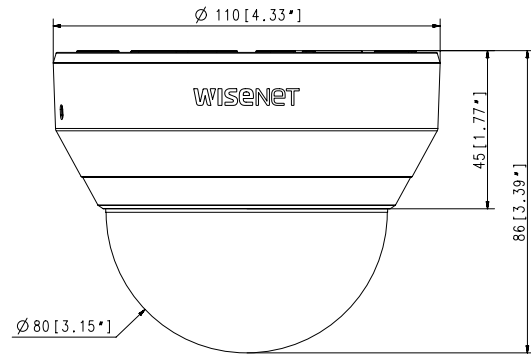

LND-6010R/6020R/6030R

UNIT : mm[inch]