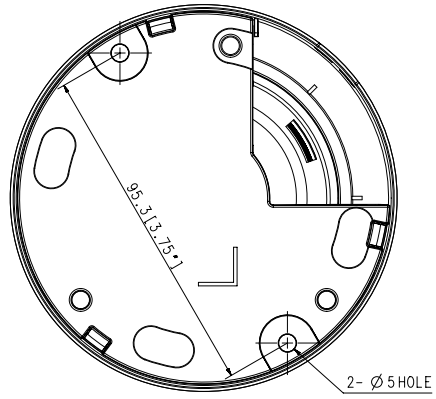

### Mechanical

<b>Color / Material</b>	White / Plastic
<b>RAL Code</b>	RAL9003
<b>Product Dimensions / Weight</b>	Ø110x86mm(Ø4.33x3.39"), 230g(0.51 lb)

- The latest product information / specification can be found at [hanwha-security.com](http://hanwha-security.com)
- Design and specifications are subject to change without notice.
- Wisenet is the proprietary brand of Hanwha Techwin, formerly known as Samsung Techwin.

LND-6010R/6020R/6030R

UNIT : mm[inch]

LND-6010R/6020R/6030R

UNIT : mm[inch]