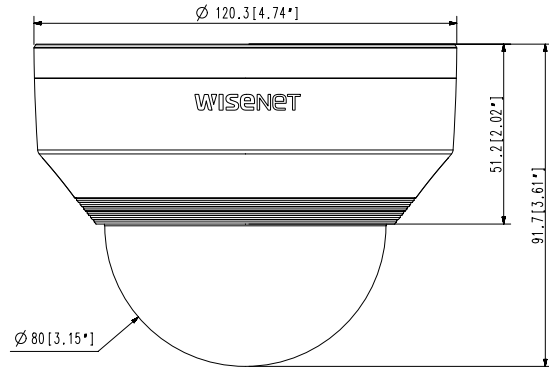

LNV-6010R/6020R/6030R

UNIT : mm[inch]