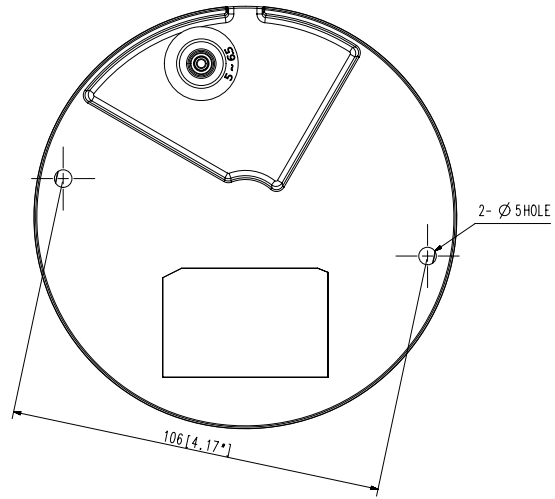

LNV-6010R/6020R/6030R

UNIT : mm[inch]