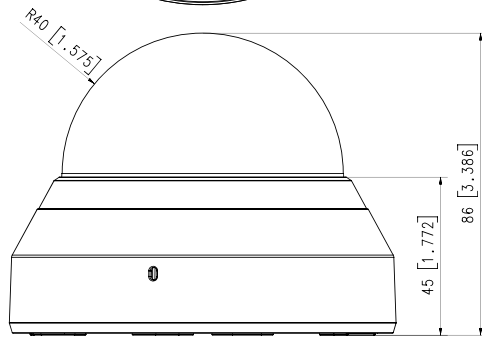

NO	PART NAME	CODE NO.	MATERIAL	Q'TY	REMARK
1	FINAL ASSY QND SERIES	015756	MATERIAL	1	REMARK

Unit:mm(inch)