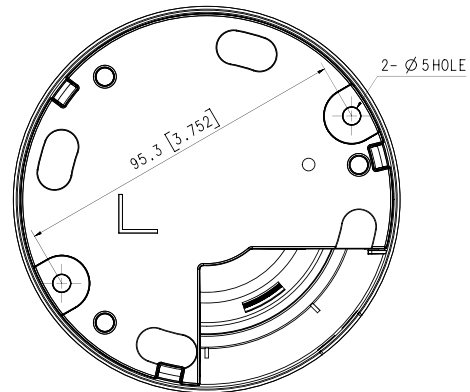

Mechanical

Color / Material	Ivory / Plastic
Product Dimensions / Weight	Ø110.0x86.0mm(Ø4.33x3.39"), 290g(0.64 lb)

- The latest product information / specification can be found at hanwha-security.com
- Design and specifications are subject to change without notice.
- Wisenet is the proprietary brand of Hanwha Techwin, formerly known as Samsung Techwin.

NO	PART NAME	CODE NO.	MATERIAL	Q'TY	REMARK
1	FINAL ASSY QND SERIES	015756	MATERIAL	1	REMARK

Unit:mm(inch)

CHANGE

UNIT	mm	DESIGN	CHECK	APPROVAL	PART NAME	FINAL ASSY QND SERIES
SCALE	1 / 1	박문희			MODEL NAME	QND SERIES
		14.10.30			CODE NO.	-
		SAMSUNG TECHWIN				