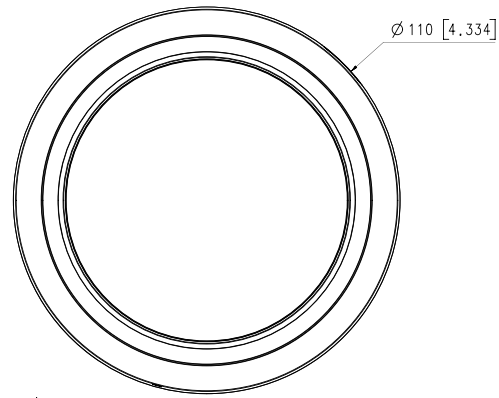

NO	PART NAME	CODE NO.	MATERIAL	Q'TY	REMARK
1	FINAL ASSY QND SERIES	015756	MATERIAL	1	REMARK

Unit:mm(inch)