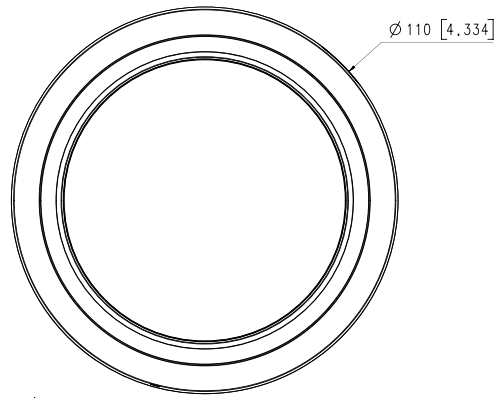

NO	PART NAME	CODE NO.	MATERIAL	Q'TY	REMARK
1	FINAL ASSY QND SERIES	015756	MATERIAL	1	REMARK

Unit:mm(inch)