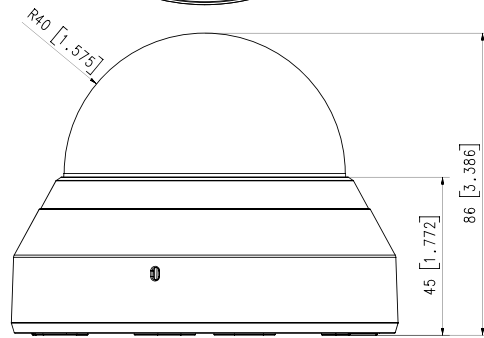

NO	PART NAME	CODE NO.	MATERIAL	Q'TY	REMARK
1	FINAL ASSY QND SERIES	015756	MATERIAL	1	REMARK

Unit:mm(inch)