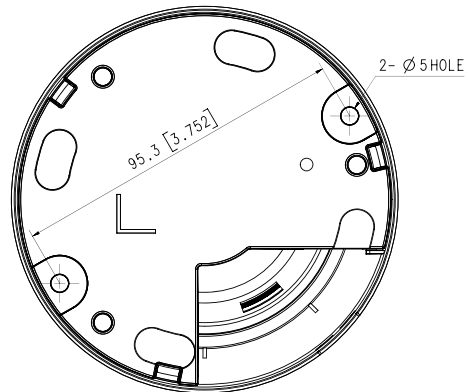

Mechanical

| | |
|------------------------------------|---|
| Color / Material | Ivory / Plastic |
| Product Dimensions / Weight | Ø110.0x86.0mm(Ø4.33x3.39"), 290g(0.64 lb) |

- The latest product information / specification can be found at hanwha-security.com
- Design and specifications are subject to change without notice.
- Wisenet is the proprietary brand of Hanwha Techwin, formerly known as Samsung Techwin.

| NO | PART NAME | CODE NO. | MATERIAL | Q'TY | REMARK |
|----|-----------------------|----------|----------|------|--------|
| 1 | FINAL ASSY QND SERIES | 015756 | MATERIAL | 1 | REMARK |

Unit:mm(inch)