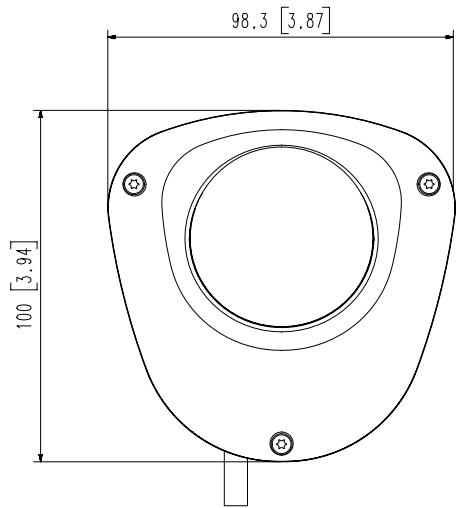

A2

© Hanwha Techwin Co., Ltd. All rights reserved.

3	QNV-6023R	'19.06.16
2	XNV-6022R	-
1	SNV-L6013R	-
No.	MODEL NAME	DATE
Unit:mm[inch]		SCALE:1/1
© Hanwha Techwin