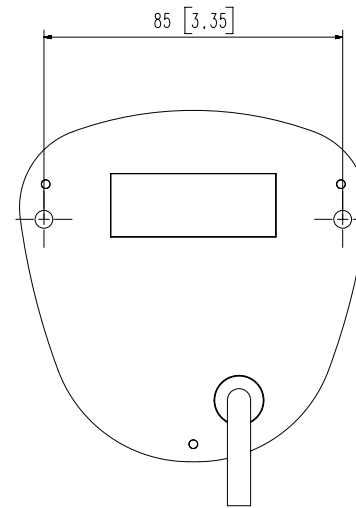

A2

© Hanwha Techwin Co., Ltd. All rights reserved.

3	QNV-6023R	'19.06.16
2	XNV-6022R	-
1	SNV-L6013R	-
No.	MODEL NAME	DATE
Unit:mm[inch]		SCALE:1/1
© Hanwha Techwin