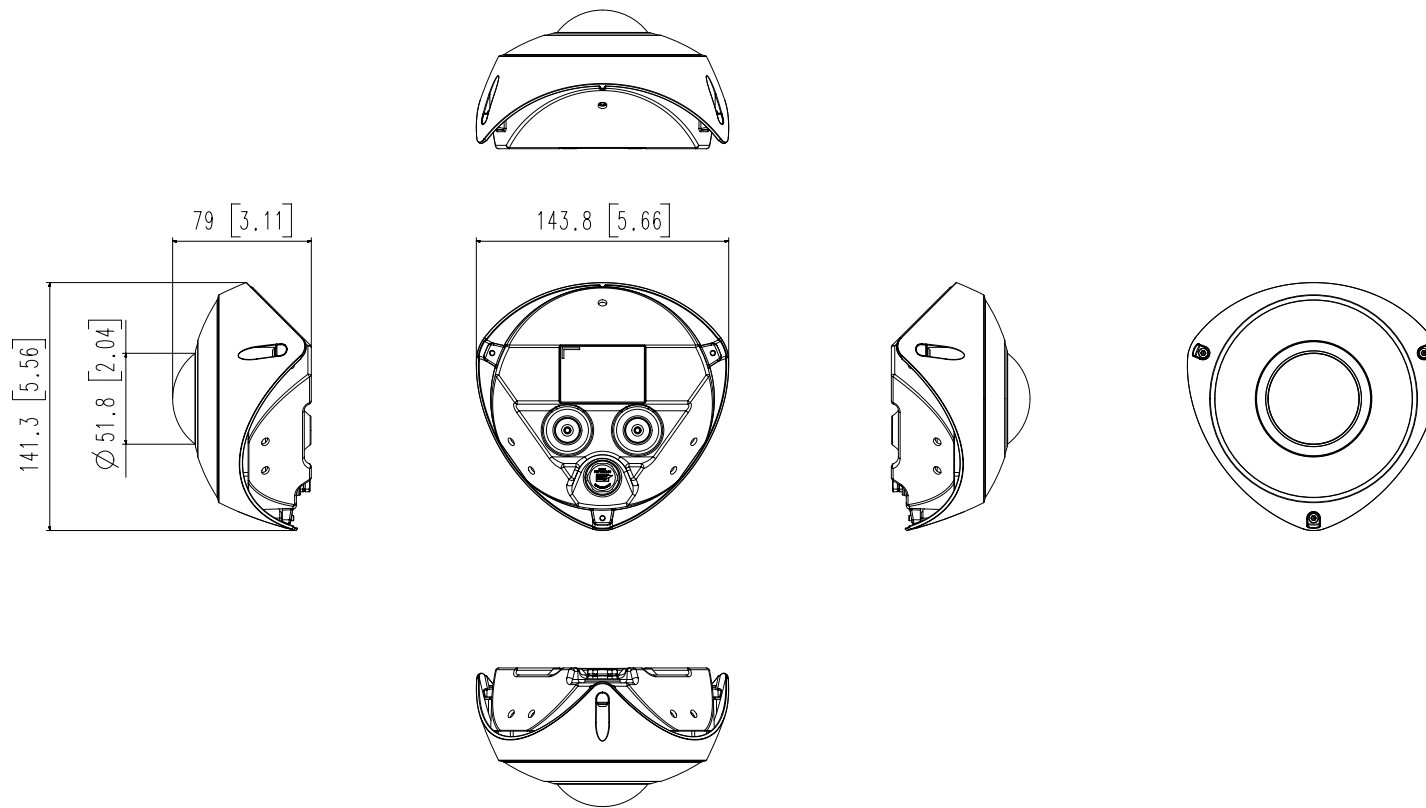

3		
2		
1	TNV-8010C	'20.10.07
No.	MODEL NAME	DATE
Unit:mm[inch]		SCALE:1/1
Hanwha Techwin