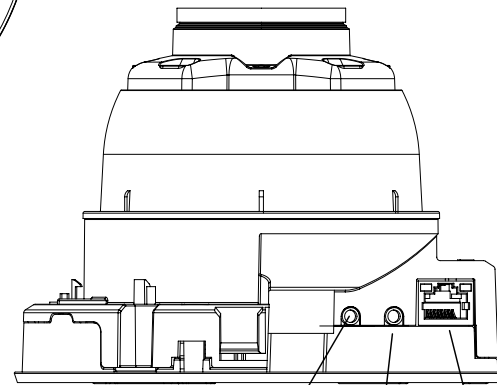

AUDIO IN
AUDIO OUT
NETWORK

XND-6080/6080R/8080R

Unit : mm(inch)

A2