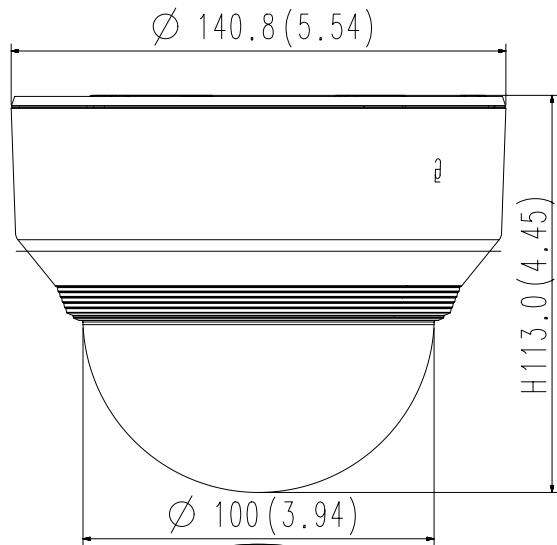

MICRO SD

AUDIO IN
AUDIO OUT
NETWORK

XND-6080/6080R/8080R

Unit : mm(inch)

A2