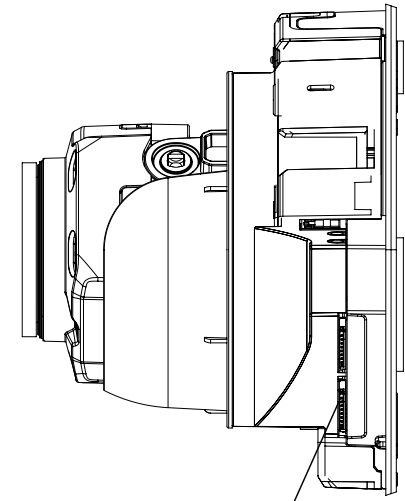

MICRO SD

AUDIO IN
AUDIO OUT
NETWORK

XND-6080/6080R/8080R

Unit : mm(inch)

A2