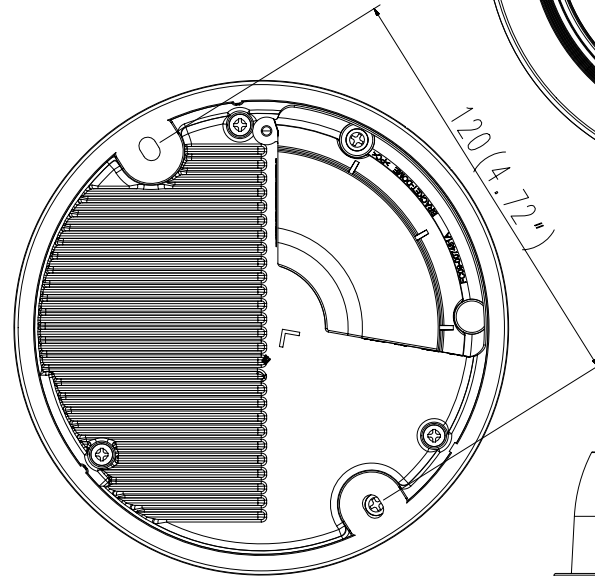

MICRO SD

AUDIO IN  
AUDIO OUT  
NETWORK

XND-6080/6080R/8080R

Unit : mm(inch)

A2

MICRO SD

AUDIO IN  
AUDIO OUT  
NETWORK

XND-6080/6080R/8080R  
Unit : mm(inch)