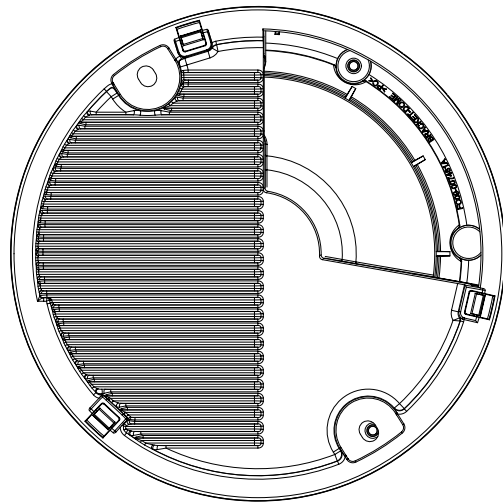

MICRO SD

AUDIO IN
AUDIO OUT
NETWORK

XND-6080/6080R/8080R

Unit : mm(inch)

A2