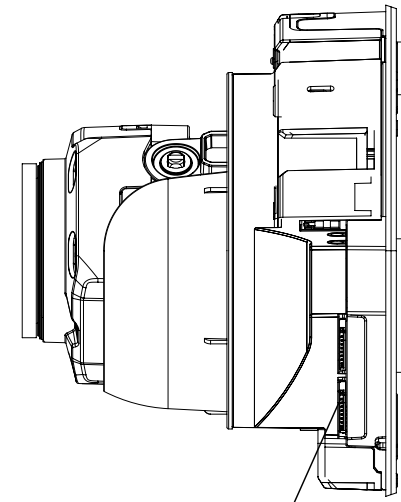

MICRO SD

AUDIO IN  
AUDIO OUT  
NETWORK

XND-6080/6080R/8080R

Unit : mm(inch)

A2

MICRO SD

AUDIO IN  
AUDIO OUT  
NETWORK

XND-6080/6080R/8080R  
Unit : mm(inch)