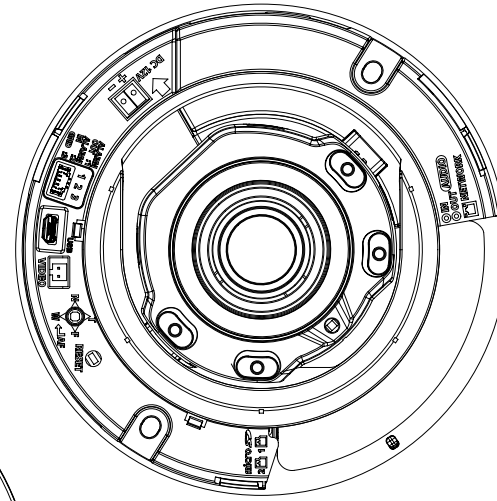

MICRO SD

AUDIO IN
AUDIO OUT
NETWORK

XND-6080/6080R/8080R

Unit : mm(inch)

A2