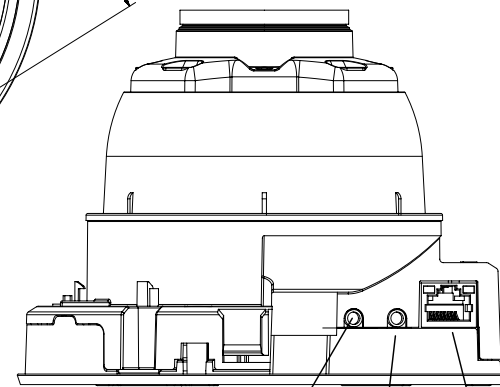

MICRO SD

AUDIO IN  
AUDIO OUT  
NETWORK

XND-6080/6080R/8080R

Unit : mm(inch)

A2

MICRO SD

AUDIO IN  
AUDIO OUT  
NETWORK

XND-6080/6080R/8080R  
Unit : mm(inch)