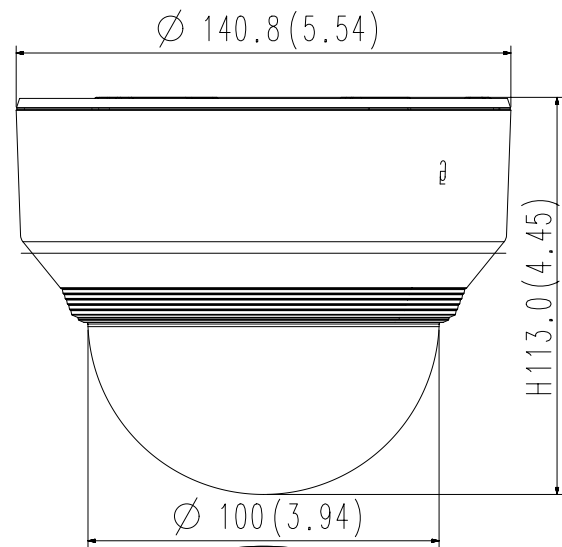

MICRO SD

AUDIO IN  
AUDIO OUT  
NETWORK

XND-6080/6080R/8080R

Unit : mm(inch)

A2

MICRO SD

AUDIO IN  
AUDIO OUT  
NETWORK

XND-6080/6080R/8080R  
Unit : mm(inch)