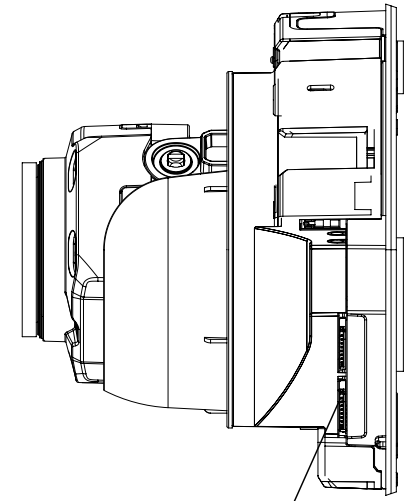

Mechanical

Color / Material	Ivory / Plastic
Product Dimensions / Weight	Ø140.8x113.0mm(Ø5.54x4.45"), 610g(1.34 lb)

- The latest product information / specification can be found at hanwha-security.com
- Design and specifications are subject to change without notice.
- Wisenet is the proprietary brand of Hanwha Techwin, formerly known as Samsung Techwin.