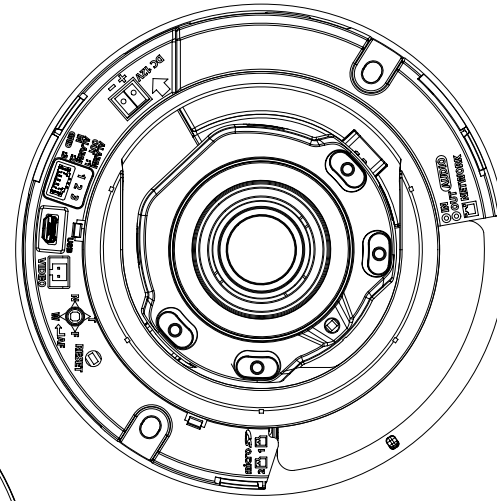

Mechanical

Color / Material	Ivory / Plastic
Product Dimensions / Weight	Ø140.8x113.0mm(Ø5.54x4.45"), 610g(1.34 lb)

- The latest product information / specification can be found at hanwha-security.com
- Design and specifications are subject to change without notice.
- Wisenet is the proprietary brand of Hanwha Techwin, formerly known as Samsung Techwin.