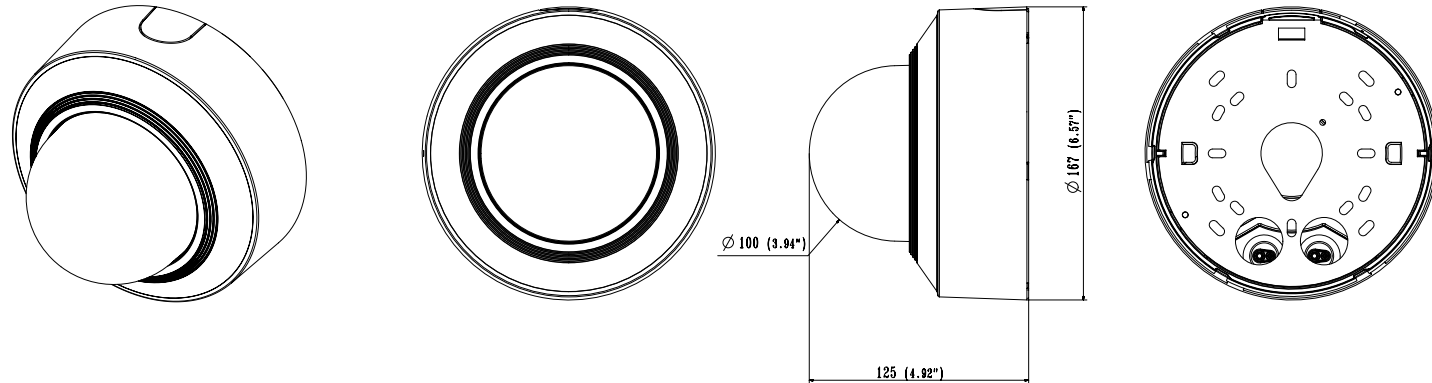

Mechanical

Color / Material	White / Aluminum
RAL Code	RAL9003
Product Dimensions / Weight	Ø160x125mm(Ø6.30x4.9") / 1450kg(3.2 lb)

- The latest product information / specification can be found at hanwha-security.com
- Design and specifications are subject to change without notice.
- Wisenet is the proprietary brand of Hanwha Techwin, formerly known as Samsung Techwin.

APPERANCE-XND-6081VZ/8081VZ ver.181218

Unit : mm (inch)
SCALE 1:1

XND-6081VZ/8081VZ

XND-6081VZ/8081VZ with SKIN-COVER

X-PLUS INDOOR VANDAL

X-PLUS INDOOR VANDAL with SKIN-COVER