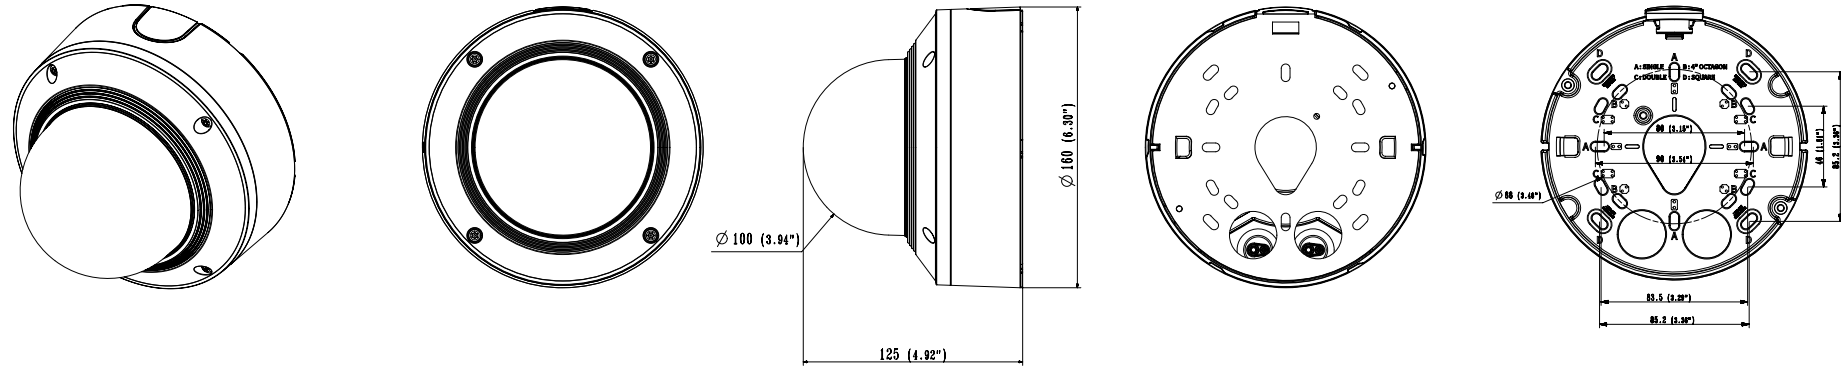

Mechanical

Color / Material	White / Aluminum
RAL Code	RAL9003
Product Dimensions / Weight	Ø160x125mm(Ø6.30x4.9") / 1450kg(3.2 lb)

- The latest product information / specification can be found at hanwha-security.com
- Design and specifications are subject to change without notice.
- Wisenet is the proprietary brand of Hanwha Techwin, formerly known as Samsung Techwin.

APPERANCE-XND-6081VZ/8081VZ ver.181218

Unit : mm (inch)
SCALE 1:1

XND-6081VZ/8081VZ

XND-6081VZ/8081VZ with SKIN-COVER

X-PLUS INDOOR VANDAL

X-PLUS INDOOR VANDAL with SKIN-COVER