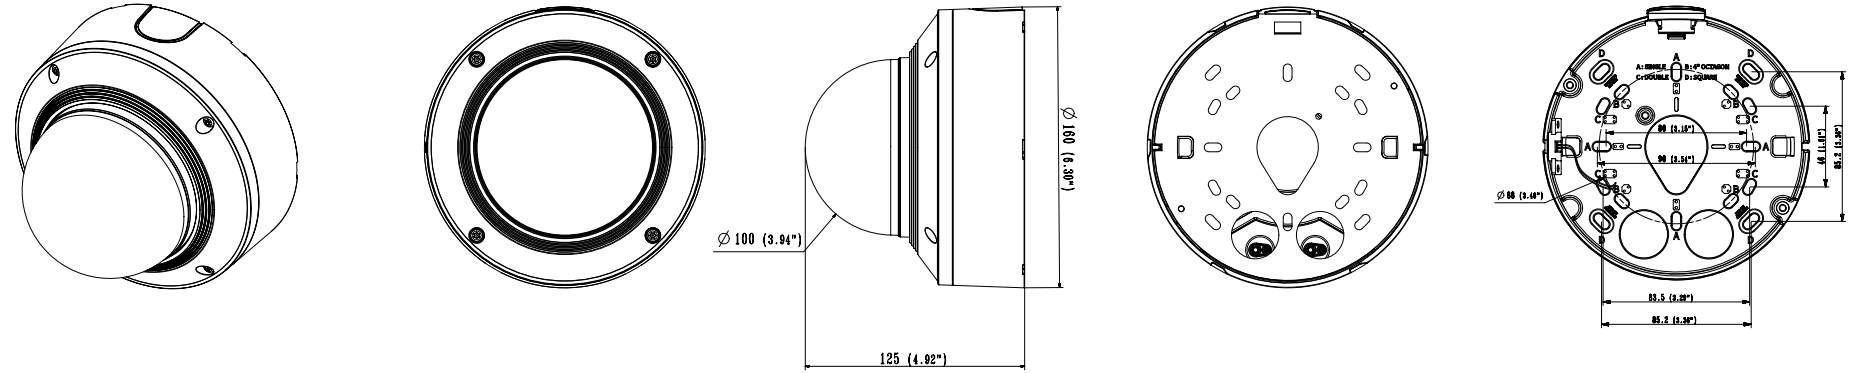

Mechanical

Color / Material	White / Aluminum
RAL Code	RAL9003
Product Dimensions / Weight	Ø160x125mm(Ø6.30x4.9") / 1450kg(3.2 lb)

- The latest product information / specification can be found at hanwha-security.com
- Design and specifications are subject to change without notice.
- Wisenet is the proprietary brand of Hanwha Techwin, formerly known as Samsung Techwin.

APPERANCE-XND-6081VZ/8081VZ ver.181218

Unit : mm (inch)
SCALE 1:1

XND-6081VZ/8081VZ

XND-6081VZ/8081VZ with SKIN-COVER

X-PLUS INDOOR VANDAL

X-PLUS INDOOR VANDAL with SKIN-COVER