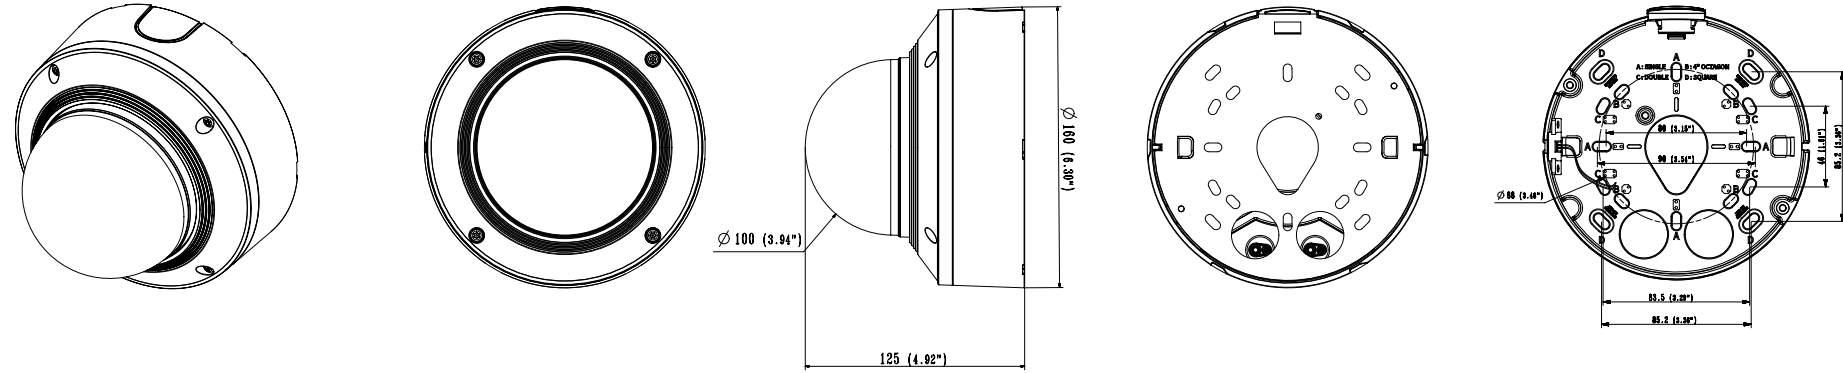

X-PLUS INDOOR VANDAL