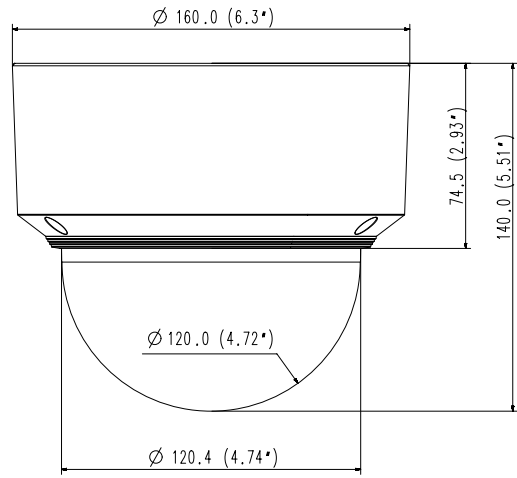

XND-6085V

Unit : mm (inch)