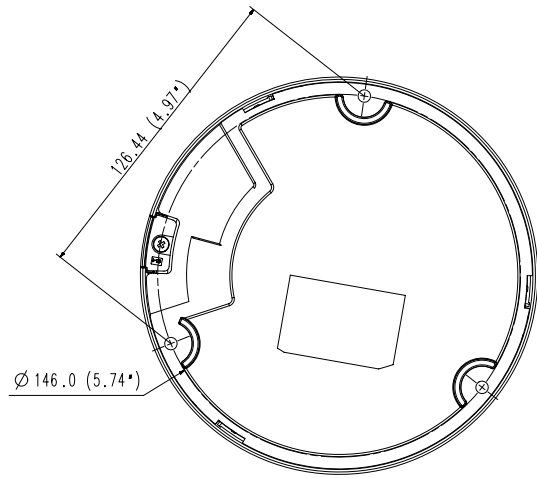

XND-6085V

Unit : mm (inch)