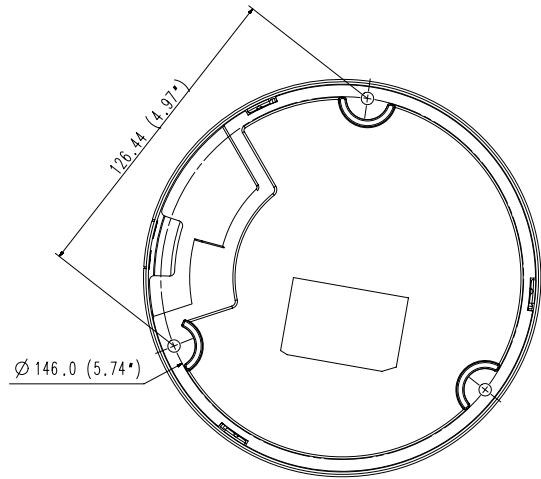

XND-6085

Unit : mm (inch)