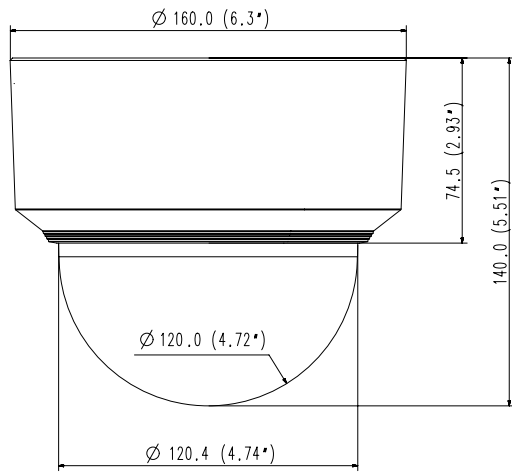

XND-6085

Unit : mm (inch)