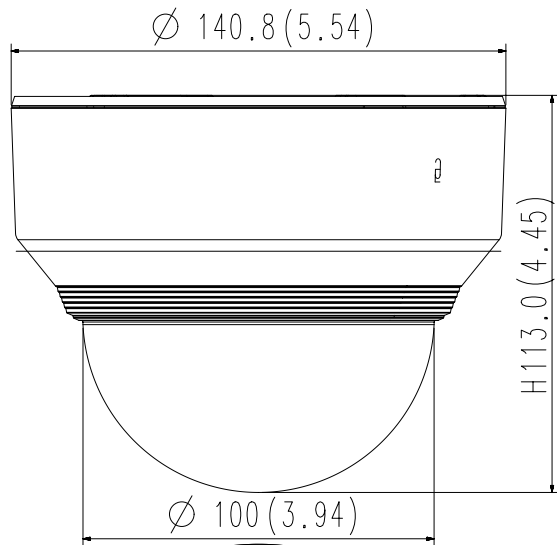

**Mechanical**

<b>Color / Material</b>	Ivory / Plastic
<b>Product Dimensions / Weight</b>	Ø140.8x113.0mm(Ø5.54x4.45"), 628g(1.38 lb)

- The latest product information / specification can be found at [hanwha-security.com](http://hanwha-security.com)
- Design and specifications are subject to change without notice.
- Wisenet is the proprietary brand of Hanwha Techwin, formerly known as Samsung Techwin.