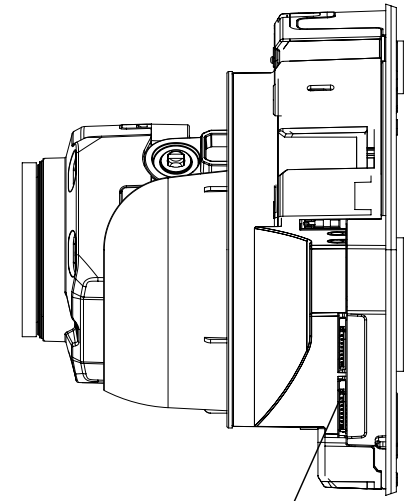

**Mechanical**

<b>Color / Material</b>	Ivory / Plastic
<b>Product Dimensions / Weight</b>	Ø140.8x113.0mm(Ø5.54x4.45"), 628g(1.38 lb)

- The latest product information / specification can be found at [hanwha-security.com](http://hanwha-security.com)
- Design and specifications are subject to change without notice.
- Wisenet is the proprietary brand of Hanwha Techwin, formerly known as Samsung Techwin.

MICRO SD

AUDIO IN  
AUDIO OUT  
NETWORK

XND-6080/6080R/8080R

Unit : mm(inch)

A2

MICRO SD

AUDIO IN  
AUDIO OUT  
NETWORK

XND-6080/6080R/8080R

Unit : mm(inch)

A2