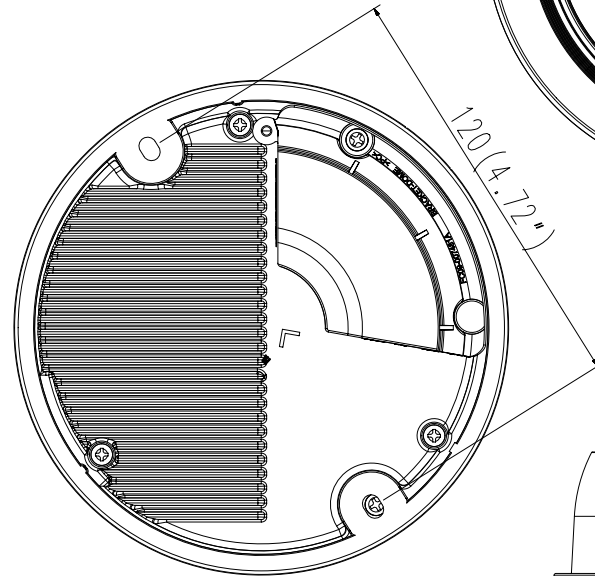

**Mechanical**

<b>Color / Material</b>	Ivory / Plastic
<b>Product Dimensions / Weight</b>	Ø140.8x113.0mm(Ø5.54x4.45"), 628g(1.38 lb)

- The latest product information / specification can be found at [hanwha-security.com](http://hanwha-security.com)
- Design and specifications are subject to change without notice.
- Wisenet is the proprietary brand of Hanwha Techwin, formerly known as Samsung Techwin.

MICRO SD

AUDIO IN  
AUDIO OUT  
NETWORK

XND-6080/6080R/8080R

Unit : mm(inch)

A2

MICRO SD

AUDIO IN  
AUDIO OUT  
NETWORK

XND-6080/6080R/8080R