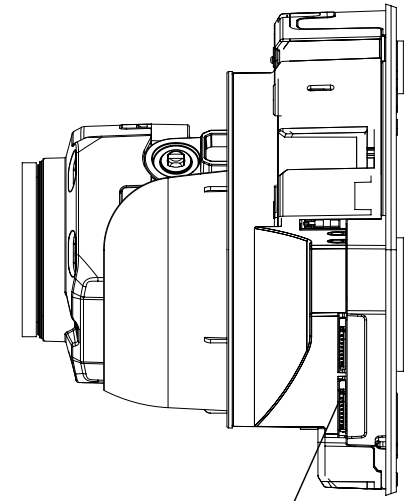

**Mechanical**

<b>Color / Material</b>	Ivory / Plastic
<b>Product Dimensions / Weight</b>	Ø140.8x113.0mm(Ø5.54x4.45"), 628g(1.38 lb)

- The latest product information / specification can be found at [hanwha-security.com](http://hanwha-security.com)
- Design and specifications are subject to change without notice.
- Wisenet is the proprietary brand of Hanwha Techwin, formerly known as Samsung Techwin.