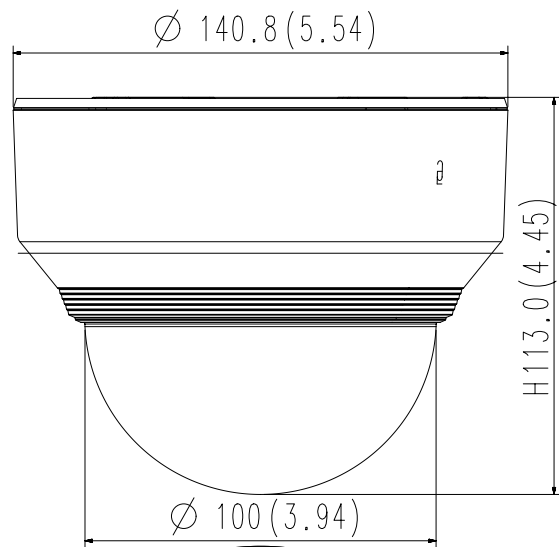

**Mechanical**

<b>Color / Material</b>	Ivory / Plastic
<b>Product Dimensions / Weight</b>	Ø140.8x113.0mm(Ø5.54x4.45"), 628g(1.38 lb)

- The latest product information / specification can be found at [hanwha-security.com](http://hanwha-security.com)
- Design and specifications are subject to change without notice.
- Wisenet is the proprietary brand of Hanwha Techwin, formerly known as Samsung Techwin.

MICRO SD

AUDIO IN  
AUDIO OUT  
NETWORK

XND-6080/6080R/8080R

Unit : mm(inch)

A2

MICRO SD

AUDIO IN  
AUDIO OUT  
NETWORK

XND-6080/6080R/8080R

Unit : mm(inch)

A2