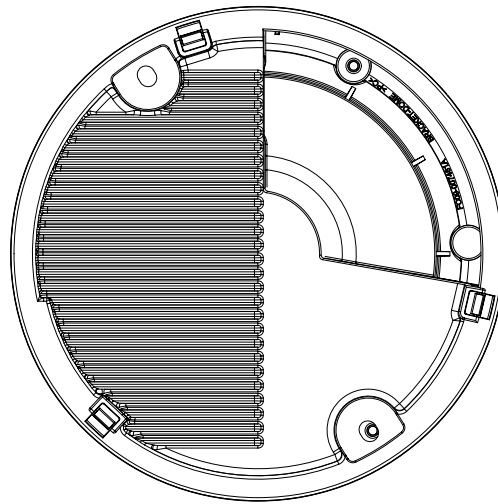

**Mechanical**

<b>Color / Material</b>	Ivory / Plastic
<b>Product Dimensions / Weight</b>	Ø140.8x113.0mm(Ø5.54x4.45"), 628g(1.38 lb)

- The latest product information / specification can be found at [hanwha-security.com](http://hanwha-security.com)
- Design and specifications are subject to change without notice.
- Wisenet is the proprietary brand of Hanwha Techwin, formerly known as Samsung Techwin.