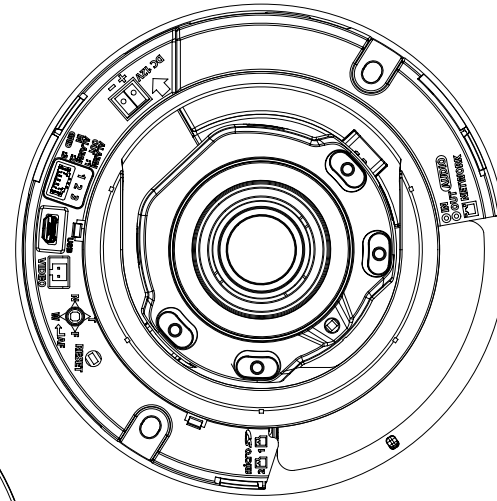

**Mechanical**

<b>Color / Material</b>	Ivory / Plastic
<b>Product Dimensions / Weight</b>	Ø140.8x113.0mm(Ø5.54x4.45"), 628g(1.38 lb)

- The latest product information / specification can be found at [hanwha-security.com](http://hanwha-security.com)
- Design and specifications are subject to change without notice.
- Wisenet is the proprietary brand of Hanwha Techwin, formerly known as Samsung Techwin.