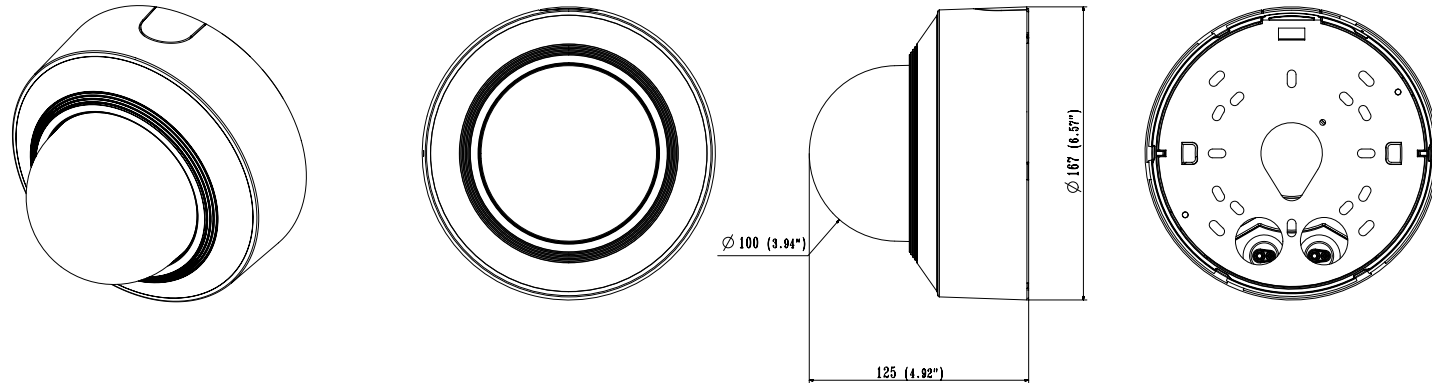

XND-6081VZ/8081VZ with SKIN-COVER