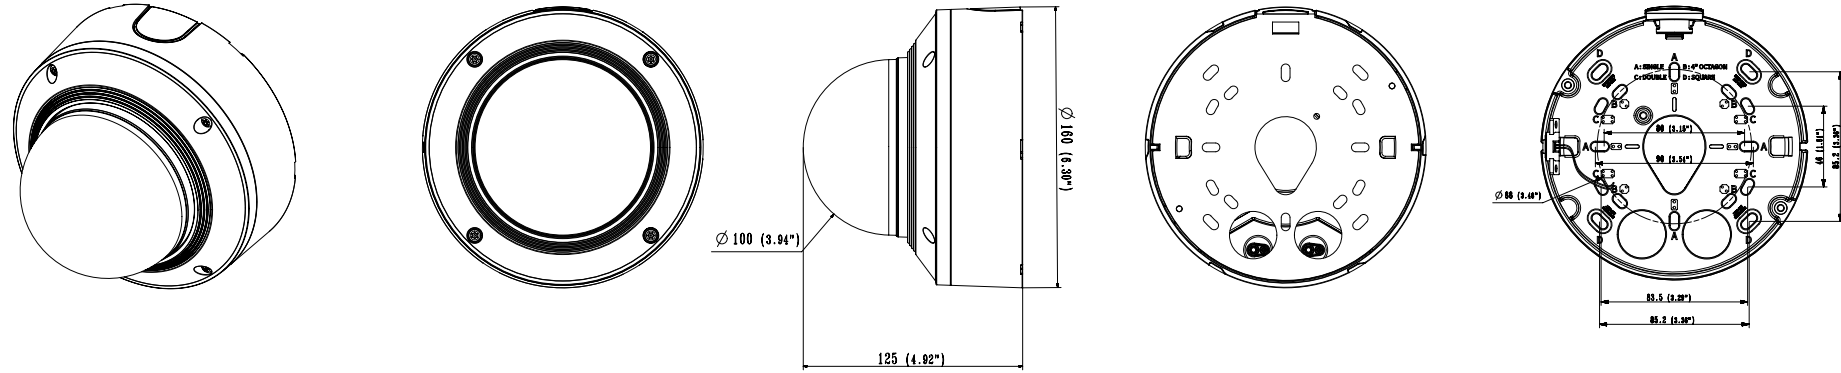

X-PLUS INDOOR VANDAL