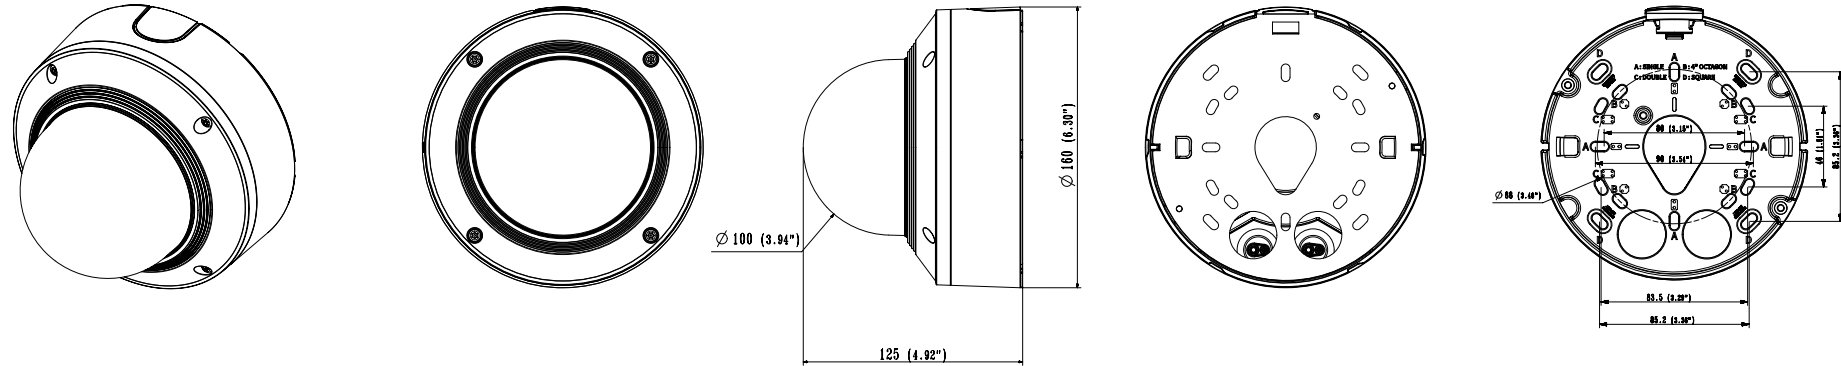

XND-6081VZ/8081VZ