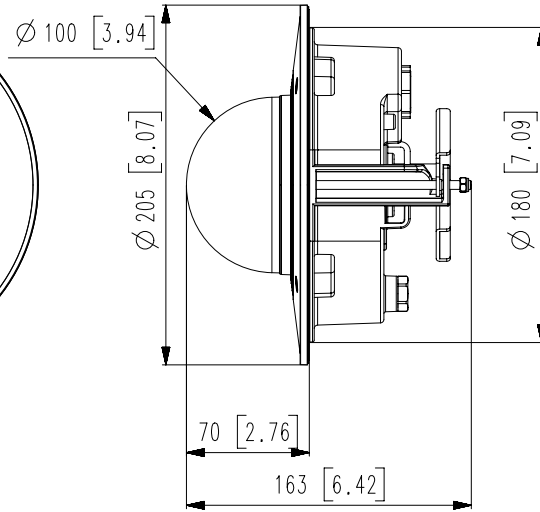

16		
15		
14		
13		
12		
11		
10		
9		
8	XND-9082RF	19.12.18
7	XND-8082RF	19.12.18
6	PND-A9081RF	19.09.27
5	XND-8081RF	20.05.20
4	XND-6081RF	20.05.20
3	XND-6081F	20.05.20
2	XND-8081FZ	20.05.20
1	XND-6081FZ	20.05.20
No.	MODEL NAME	DATE
Unit:mm[inch] SCALE:1/1		Hanwha Techwin

© Hanwha Techwin Co.,Ltd. All rights reserved.