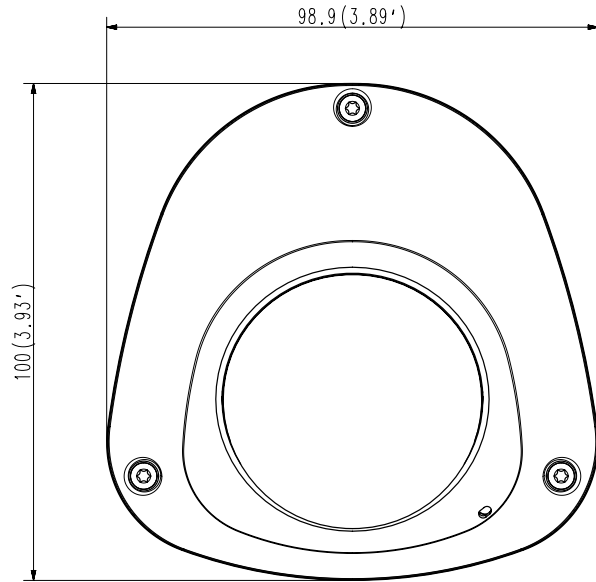

This parts should not contain any substances which are specified in AH60-0033K

NO	PART NAME	CODE NO.	MATERIAL	Q'TY	REMARK
1	ASSY-XNV-6012(M)/6022R(M)	058056	MATERIAL	1	REMARK

STANDARD TOLERANCE

DIV	lvl 1	lvl 2	lvl 3	lvl 4	lvl 5
0-16	±0.05	±0.1	±0.1	±0.2	±0.3
16-63	±0.05	±0.1	±0.2	±0.3	±0.4
63-250	±0.1	±0.2	±0.3	±0.4	±0.4
250-1000	±0.2	±0.3	±0.4	±0.5	±0.6

A3 CHANGE	UNIT	mm	DESIGN	CHECK	APPROVAL	PART NAME	ASSY-XNV-6012(M)/6022R(M)	
	SCALE	1 / 1	M.Fujiwara	Check	Approval	MODEL NAME	XNV-6012(M)/6022R(M)	
			18.03.19	18.03.19	18.03.19	CODE NO.	058056	
	Hanwha Techwin