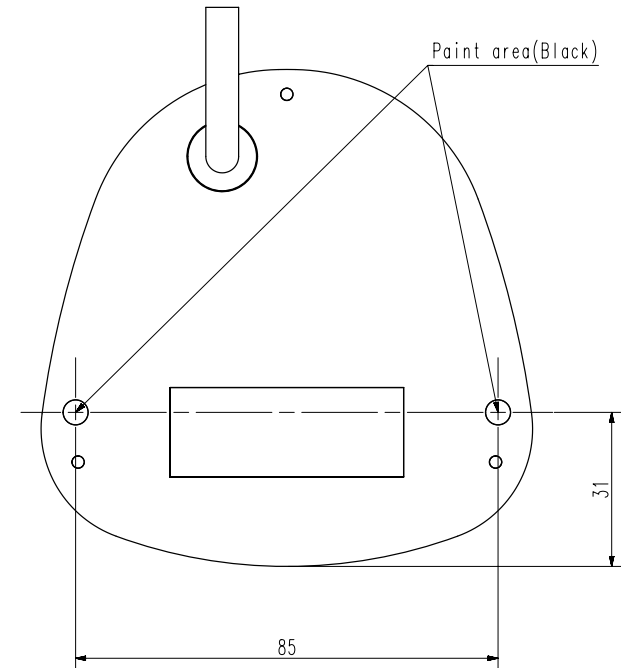

This parts should not contain any substances which are specified in AH60-0033K

NO	PART NAME	CODE NO.	MATERIAL	Q'TY	REMARK
1	ASSY-XNV-6012(M)/6022R(M)	058056	MATERIAL	1	REMARK

STANDARD TOLERANCE

DIV	lvl 1	lvl 2	lvl 3	lvl 4	lvl 5
0-16	±0.05	±0.1	±0.1	±0.2	±0.3
16-63	±0.05	±0.1	±0.2	±0.3	±0.4
63-250	±0.1	±0.2	±0.3	±0.4	±0.4
250-1000	±0.2	±0.3	±0.4	±0.5	±0.6

A3 CHANGE	UNIT	mm	DESIGN	CHECK	APPROVAL	PART NAME	ASSY-XNV-6012(M)/6022R(M)	
	SCALE	1 / 1	M.Fujiwara	Check	Approval	MODEL NAME	XNV-6012(M)/6022R(M)	
			18.03.19	18.03.19	18.03.19	CODE NO.	058056	
	Hanwha Techwin