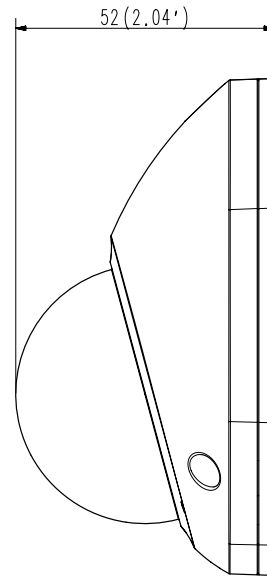

This parts should not contain any substances which are specified in AH60-0033K

NO	PART NAME	CODE NO.	MATERIAL	Q'TY	REMARK
1	ASSY-XNV-6012(M)/6022R(M)	058056	MATERIAL	1	REMARK

STANDARD TOLERANCE

DIV	lvl 1	lvl 2	lvl 3	lvl 4	lvl 5
0-16	±0.05	±0.1	±0.1	±0.2	±0.3
16-63	±0.05	±0.1	±0.2	±0.3	±0.4
63-250	±0.1	±0.2	±0.3	±0.4	±0.4
250-1000	±0.2	±0.3	±0.4	±0.5	±0.6

A3 CHANGE	UNIT	mm	DESIGN	CHECK	APPROVAL	PART NAME	ASSY-XNV-6012(M)/6022R(M)	
	SCALE	1 / 1	M.Fujiwara	Check	Approval	MODEL NAME	XNV-6012(M)/6022R(M)	
			18.03.19	18.03.19	18.03.19	CODE NO.	058056	
	Hanwha Techwin