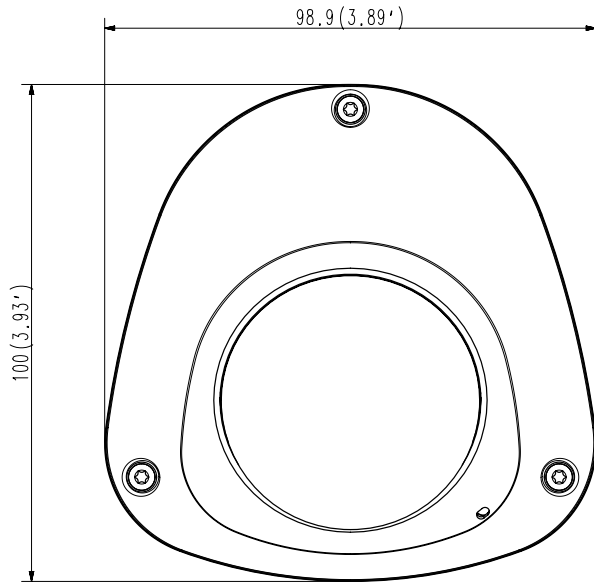

This parts should not contain any substances which are specified in AH60-0033K

NO	PART NAME	CODE NO.	MATERIAL	Q'TY	REMARK
1	ASSY-XNV-6012(M)/6022R(M)	058056	MATERIAL	1	REMARK

STANDARD TOLERANCE

DIV	lvl 1	lvl 2	lvl 3	lvl 4	lvl 5
0-16	±0.05	±0.1	±0.1	±0.2	±0.3
16-63	±0.05	±0.1	±0.2	±0.3	±0.4
63-250	±0.1	±0.2	±0.3	±0.4	±0.4
250-1000	±0.2	±0.3	±0.4	±0.5	±0.6

A3 CHANGE	UNIT	mm	DESIGN	CHECK	APPROVAL	PART NAME	ASSY-XNV-6012(M)/6022R(M)	
	SCALE	1 / 1	M.Fujiwara	Check	Approval	MODEL NAME	XNV-6012(M)/6022R(M)	
			18.03.19	18.03.19	18.03.19	CODE NO.	058056	
	Hanwha Techwin