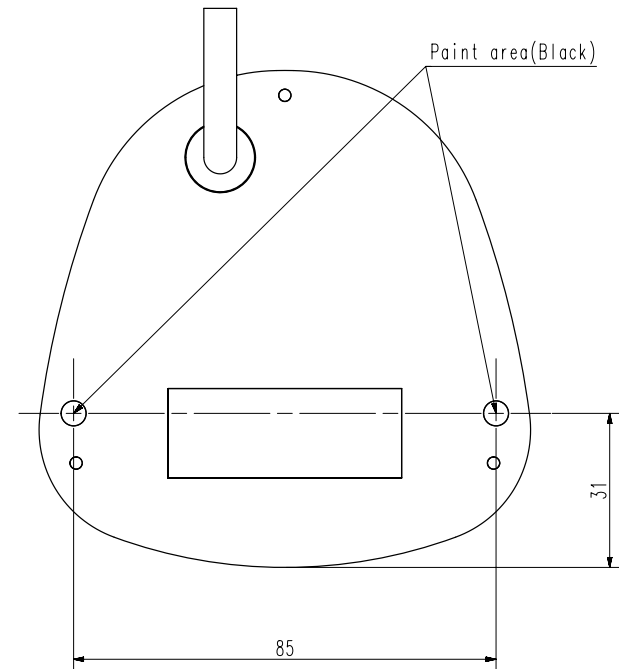

This parts should not contain any substances which are specified in AH60-0033K

NO	PART NAME	CODE NO.	MATERIAL	Q'TY	REMARK
1	ASSY-XNV-6012(M)/6022R(M)	058056	MATERIAL	1	REMARK

STANDARD TOLERANCE

DIV	lvl 1	lvl 2	lvl 3	lvl 4	lvl 5
0-16	±0.05	±0.1	±0.1	±0.2	±0.3
16-63	±0.05	±0.1	±0.2	±0.3	±0.4
63-250	±0.1	±0.2	±0.3	±0.4	±0.4
250-1000	±0.2	±0.3	±0.4	±0.5	±0.6

A3 CHANGE	UNIT	mm	DESIGN	CHECK	APPROVAL	PART NAME	ASSY-XNV-6012(M)/6022R(M)	
	SCALE	1 / 1	M.Fujiwara	Check	Approval	MODEL NAME	XNV-6012(M)/6022R(M)	
			18.03.19	18.03.19	18.03.19	CODE NO.	058056	
	Hanwha Techwin