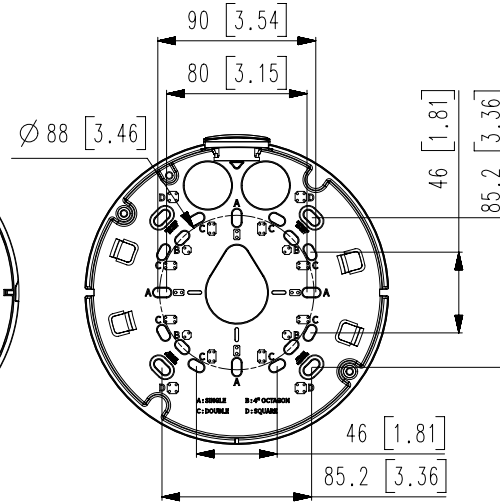

<b>Power Consumption</b>	Max 25.5 W (Main CAM + Extension CAM) Typical 10.2W (Main CAM) * PoE Out: Max 12.95W at 80meters using CAT5/5E cable
--------------------------	--

**Mechanical**

<b>Color / Material</b>	White / Aluminum
<b>RAL Code</b>	RAL9003
<b>Product Dimensions / Weight</b>	Ø180x125mm(7.09x4.92"), 1.75kg(3.86 lb)

**DORI**

<b>Detect (25PPM/ 8PPF)</b>	Wide: 22.4m(73.49ft) / Tele: 155m(508.53ft)
<b>Observe (63PPM/ 19PPF)</b>	Wide: 9.0m(29.53ft) / Tele: 62m(203.41ft)
<b>Recognize (125PPM/ 38PPF)</b>	Wide: 4.5m(14.76ft) / Tele: 31m(101.71ft)
<b>Identify (250PPM/ 76PPF)</b>	Wide: 2.2m(7.22ft) / Tele: 15m(49.21ft)

Ø 100 [3.94]

Ø 88 [3.46]

Ø 100 [3.94]

No.	MODEL NAME	DATE
13	XNV-9082R	19.12.18
12	XNV-7082R	19.12.18
11	XNV-6082R	19.12.18
10	PNV-A7081R	19.12.18
9	PNV-A6081R	19.12.18
8	XNV-8081RE	19.12.18
7	XNV-6081RE	19.12.18
6	PNV-A9081R	19.09.27
5	XNV-8081R	19.09.27
4	XNV-6081R	19.09.27
3	XNV-6081	19.09.27
2	XNV-8081Z	19.09.27
1	XNV-6081Z	19.09.27

Unit:mm[inch] SCALE:1/1 © Hanwha Techwin