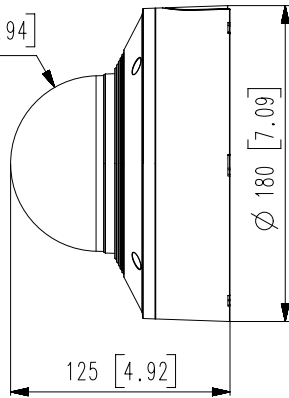

<b>Power Consumption</b>	Max 25.5 W (Main CAM + Extension CAM) Typical 10.2W (Main CAM) * PoE Out: Max 12.95W at 80meters using CAT5/5E cable
--------------------------	--

**Mechanical**

<b>Color / Material</b>	White / Aluminum
<b>RAL Code</b>	RAL9003
<b>Product Dimensions / Weight</b>	Ø180x125mm(7.09x4.92"), 1.75kg(3.86 lb)

**DORI**

<b>Detect (25PPM/ 8PPF)</b>	Wide: 22.4m(73.49ft) / Tele: 155m(508.53ft)
<b>Observe (63PPM/ 19PPF)</b>	Wide: 9.0m(29.53ft) / Tele: 62m(203.41ft)
<b>Recognize (125PPM/ 38PPF)</b>	Wide: 4.5m(14.76ft) / Tele: 31m(101.71ft)
<b>Identify (250PPM/ 76PPF)</b>	Wide: 2.2m(7.22ft) / Tele: 15m(49.21ft)

Ø 100 [3.94]

Ø 88 [3.46]

Ø 100 [3.94]

No.	MODEL NAME	DATE
13	XNV-9082R	19.12.18
12	XNV-7082R	19.12.18
11	XNV-6082R	19.12.18
10	PNV-A7081R	19.12.18
9	PNV-A6081R	19.12.18
8	XNV-8081RE	19.12.18
7	XNV-6081RE	19.12.18
6	PNV-A9081R	19.09.27
5	XNV-8081R	19.09.27
4	XNV-6081R	19.09.27
3	XNV-6081	19.09.27
2	XNV-8081Z	19.09.27
1	XNV-6081Z	19.09.27

Unit:mm[inch] SCALE:1/1 © Hanwha Techwin