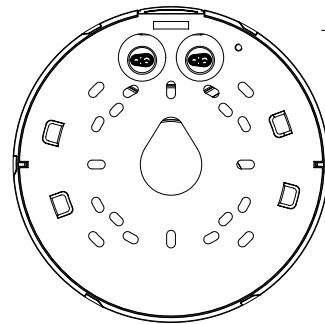

<b>Power Consumption</b>	Max 25.5 W (Main CAM + Extension CAM) Typical 10.2W (Main CAM) * PoE Out: Max 12.95W at 80meters using CAT5/5E cable
--------------------------	--

**Mechanical**

<b>Color / Material</b>	White / Aluminum
<b>RAL Code</b>	RAL9003
<b>Product Dimensions / Weight</b>	Ø180x125mm(7.09x4.92"), 1.75kg(3.86 lb)

**DORI**

<b>Detect (25PPM/ 8PPF)</b>	Wide: 22.4m(73.49ft) / Tele: 155m(508.53ft)
<b>Observe (63PPM/ 19PPF)</b>	Wide: 9.0m(29.53ft) / Tele: 62m(203.41ft)
<b>Recognize (125PPM/ 38PPF)</b>	Wide: 4.5m(14.76ft) / Tele: 31m(101.71ft)
<b>Identify (250PPM/ 76PPF)</b>	Wide: 2.2m(7.22ft) / Tele: 15m(49.21ft)

Ø 100 [3.94]

Ø 88 [3.46]

Ø 100 [3.94]

No.	MODEL NAME	DATE
13	XNV-9082R	19.12.18
12	XNV-7082R	19.12.18
11	XNV-6082R	19.12.18
10	PNV-A7081R	19.12.18
9	PNV-A6081R	19.12.18
8	XNV-8081RE	19.12.18
7	XNV-6081RE	19.12.18
6	PNV-A9081R	19.09.27
5	XNV-8081R	19.09.27
4	XNV-6081R	19.09.27
3	XNV-6081	19.09.27
2	XNV-8081Z	19.09.27
1	XNV-6081Z	19.09.27