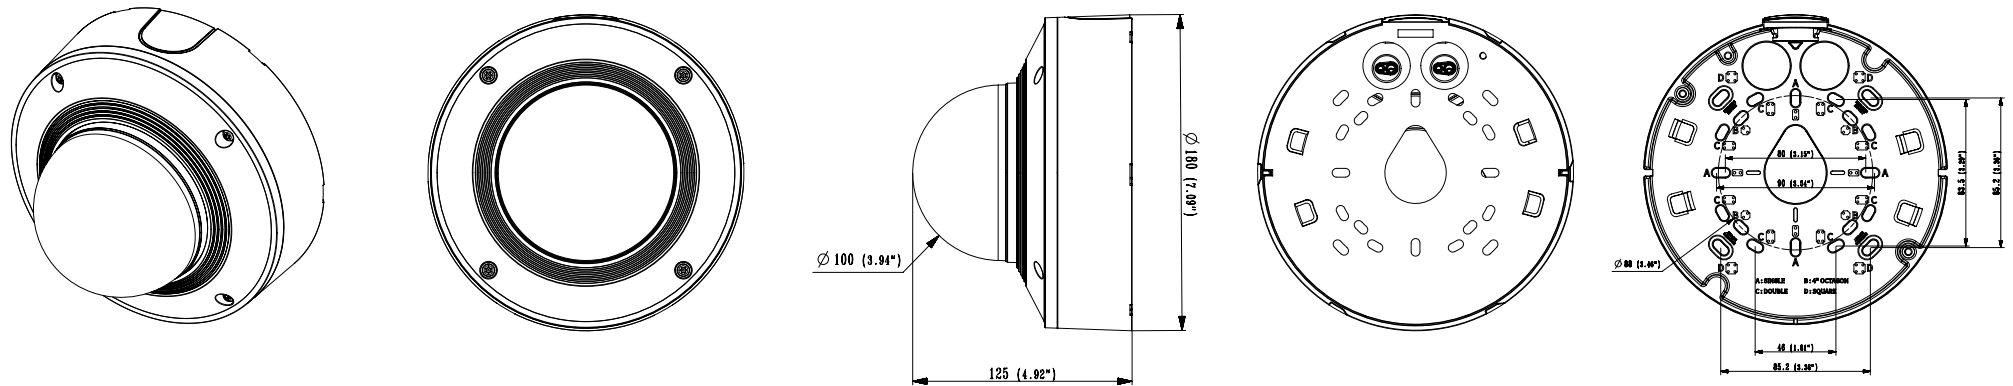

APPERANCE-XNV-6081Z/8081Z/6081/6081R/8081R

Unit : mm (inch)
SCALE 1:1
ver.190603

X-PLUS OUTDOOR VANDAL