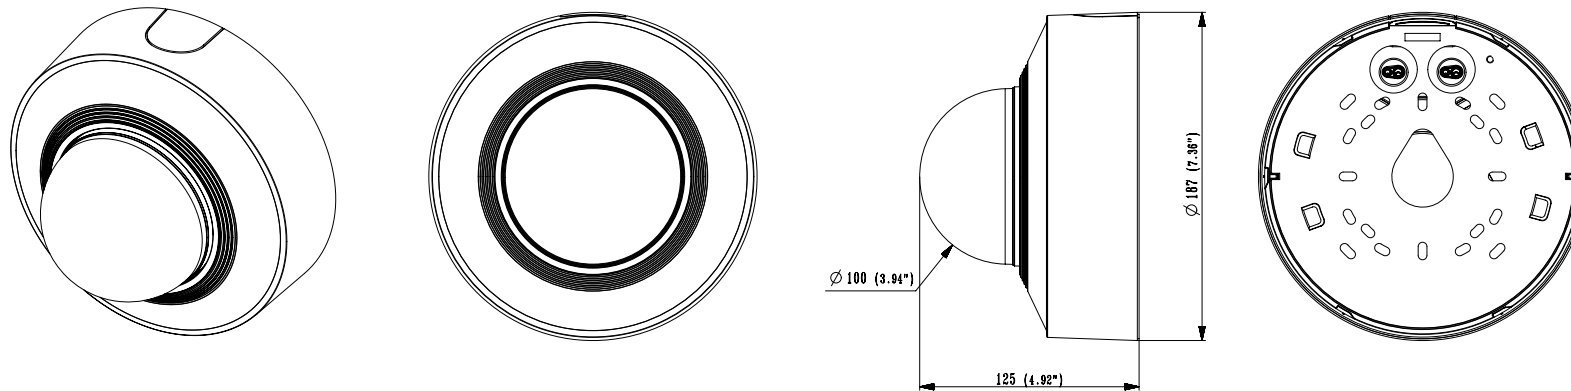

Mechanical

Color / Material	White / Aluminum
RAL Code	RAL9003
Product Dimensions / Weight	Ø180x125mm(Ø7.1x4.9") / 1.75kg(3.86lb)

- The latest product information / specification can be found at hanwha-security.com
- Design and specifications are subject to change without notice.
- Wisenet is the proprietary brand of Hanwha Techwin, formerly known as Samsung Techwin.

APPERANCE-XNV-6081Z/8081Z/6081/6081R/8081R

Unit : mm (inch)
SCALE 1:1
ver.190603

X-PLUS OUTDOOR VANDAL

X-PLUS OUTDOOR VANDAL with SKIN-COVER

X-PLUS OUTDOOR VANDAL with WEATHER-CAP