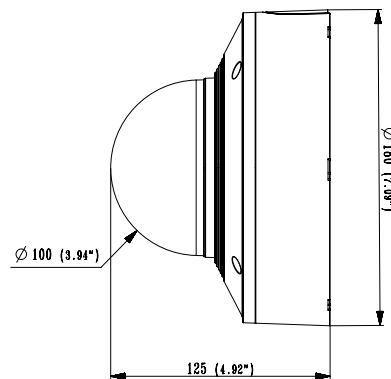

APPERANCE-XNV-6081Z/8081Z/6081/6081R/8081R

Unit : mm (inch)
SCALE 1:1
ver.190603

X-PLUS OUTDOOR VANDAL