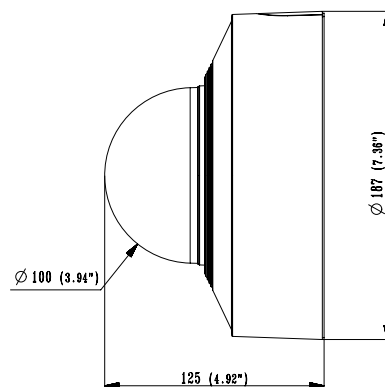

Power Consumption	PoE: Max 7.0W, typical 4.90W 12VDC: Max 5.4W, typical 3.70W 24VAC: Max 7.1W, typical 4.90W
--------------------------	--

Mechanical

Color / Material	White / Aluminum
RAL Code	RAL9003
Product Dimensions / Weight	Ø180x125mm(7.09x4.92"), 1.45kg(3.20 lb)

APPERANCE-XNV-6081Z/8081Z/6081/6081R/8081R

Unit : mm (inch)
SCALE 1:1
ver.190603

X-PLUS OUTDOOR VANDAL

X-PLUS OUTDOOR VANDAL with SKIN-COVER

X-PLUS OUTDOOR VANDAL with WEATHER-CAP