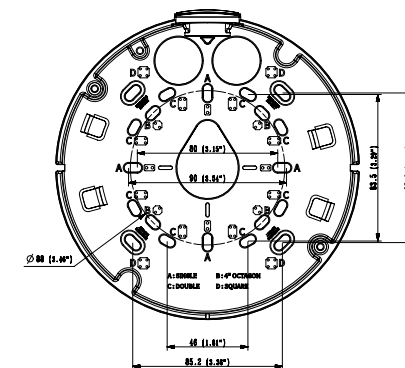

Power Consumption	PoE: Max 7.0W, typical 4.90W 12VDC: Max 5.4W, typical 3.70W 24VAC: Max 7.1W, typical 4.90W
--------------------------	--

Mechanical

Color / Material	White / Aluminum
RAL Code	RAL9003
Product Dimensions / Weight	Ø180x125mm(7.09x4.92"), 1.45kg(3.20 lb)

APPERANCE-XNV-6081Z/8081Z/6081/6081R/8081R

Unit : mm (inch)
SCALE 1:1
ver.190603

X-PLUS OUTDOOR VANDAL

X-PLUS OUTDOOR VANDAL with SKIN-COVER

X-PLUS OUTDOOR VANDAL with WEATHER-CAP