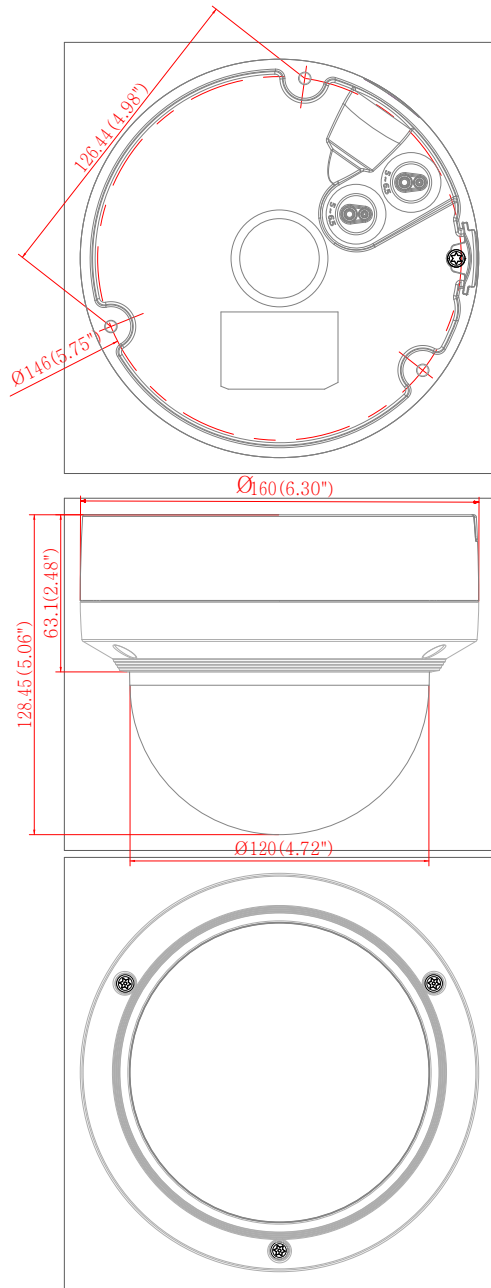

NO	PART NAME	CODE NO.	MATERIAL	QTY	REMARK
1	ASSY-XNV-6120R-Kentou-1st-161208	049661	MATERIAL	1	REMARK

CHANGE

STANDARD TOLERANCE					UNIT	DESIGN	CHECK	APPROVAL	PART NAME	CODE NO.
DIV	1st	2nd	3rd	4th	mm					
0-10	0.05	0.03	0.02	0.01		M.Fujiwara	-	ByungMoon	ASSY-XNV-6120R-Kentou-1st-161208	
10-30	0.05	0.03	0.02	0.01	SCALE	1/1		Jun	MODEL NAME	
30-100	0.1	0.07	0.05	0.03		17.03.24	-	17.03.24		
100-1000	0.2	0.15	0.1	0.07						
									CODE NO.	049661