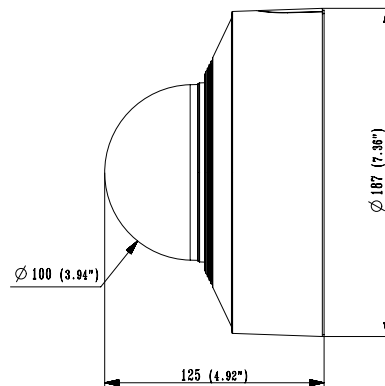

X-PLUS OUTDOOR VANDAL with SKIN-COVER