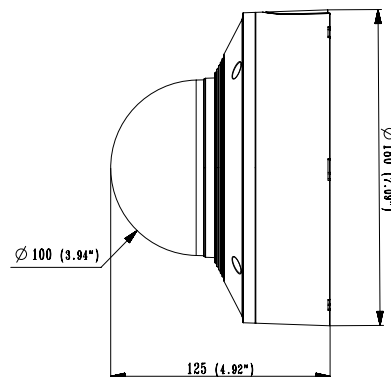

APPERANCE-XNV-6081Z/8081Z/6081/6081R/8081R

Unit : mm (inch)
SCALE 1:1
ver.190603

X-PLUS OUTDOOR VANDAL