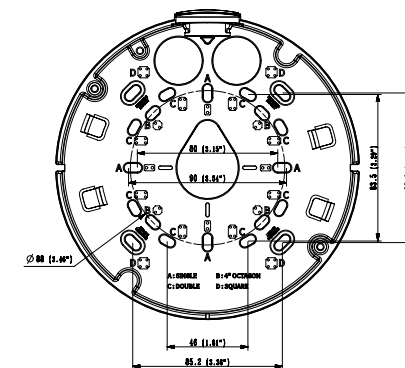

APPERANCE-XNV-6081Z/8081Z/6081/6081R/8081R

Unit : mm (inch)
SCALE 1:1
ver.190603

X-PLUS OUTDOOR VANDAL