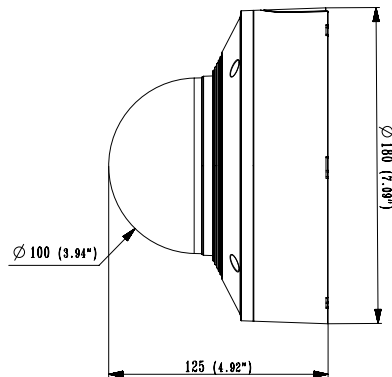

APPERANCE-XNV-6081Z/8081Z/6081/6081R/8081R

Unit : mm (inch)
SCALE 1:1
ver.190603

X-PLUS OUTDOOR VANDAL