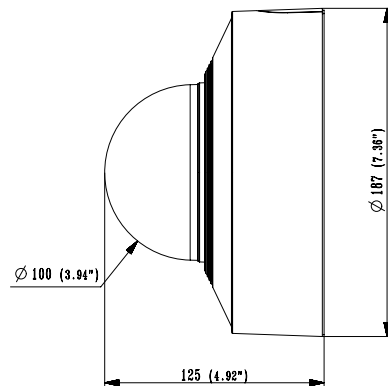

X-PLUS OUTDOOR VANDAL with SKIN-COVER