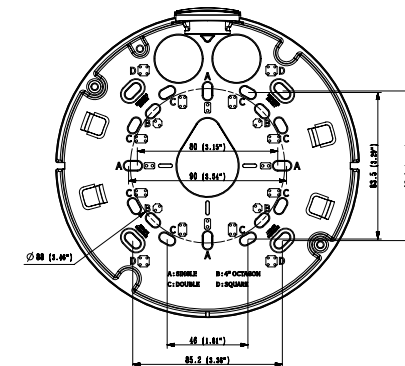

APPERANCE-XNV-6081Z/8081Z/6081/6081R/8081R

Unit : mm (inch)
SCALE 1:1
ver.190603

X-PLUS OUTDOOR VANDAL